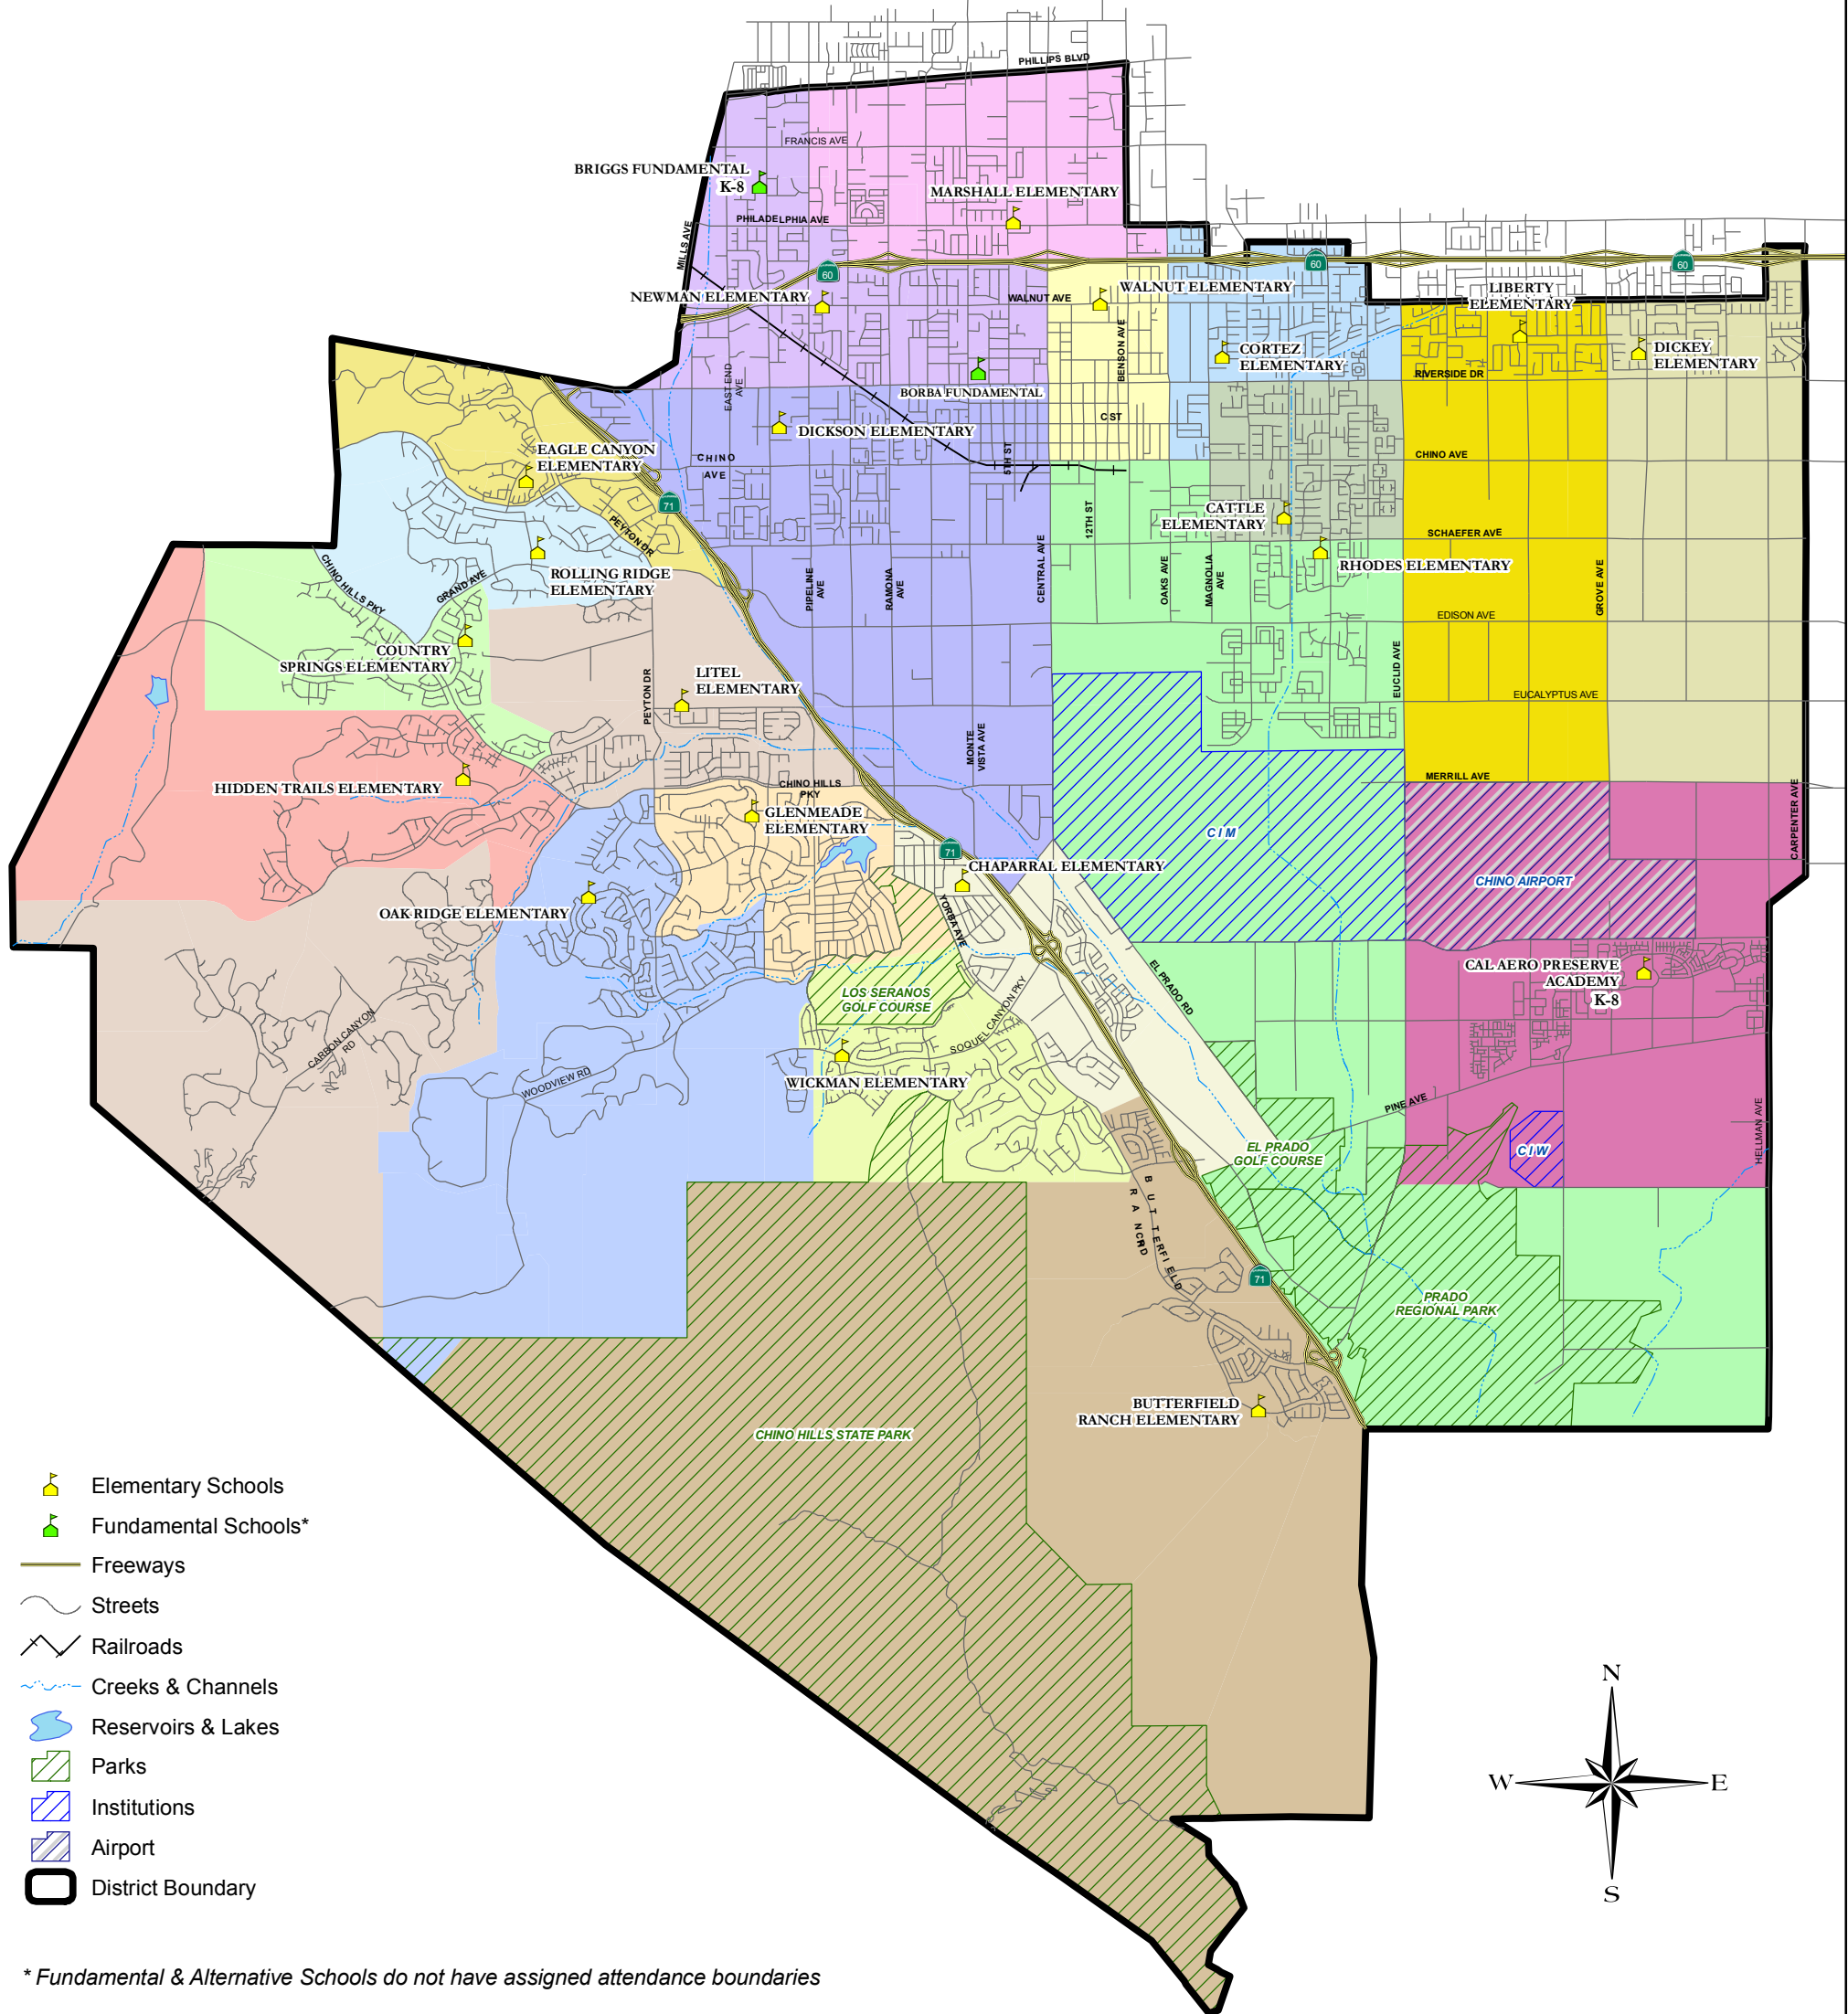

# CHINO VALLEY UNIFIED SCHOOL DISTRICT

## ELEMENTARY SCHOOL ATTENDANCE AREAS

### Effective 2010-2011

\* Fundamental & Alternative Schools do not have assigned attendance boundaries

#### Elementary Attendance Areas

- |                              |                          |
|------------------------------|--------------------------|
| BUTTERFIELD RANCH ELEMENTARY | HIDDEN TRAILS ELEMENTARY |
| CAL AERO PRESERVE ACADEMY    | LIBERTY ELEMENTARY       |
| CATTLE ELEMENTARY            | LITEL ELEMENTARY         |
| CHAPARRAL ELEMENTARY         | MARSHALL ELEMENTARY      |
| CORTEZ ELEMENTARY            | NEWMAN ELEMENTARY        |
| COUNTRY SPRINGS ELEMENTARY   | OAK RIDGE ELEMENTARY     |
| DICKEY ELEMENTARY            | RHODES ELEMENTARY        |
| DICKSON ELEMENTARY           | ROLLING RIDGE ELEMENTARY |
| EAGLE CANYON ELEMENTARY      | WALNUT ELEMENTARY        |
| GLENMEADE ELEMENTARY         | WICKMAN ELEMENTARY       |