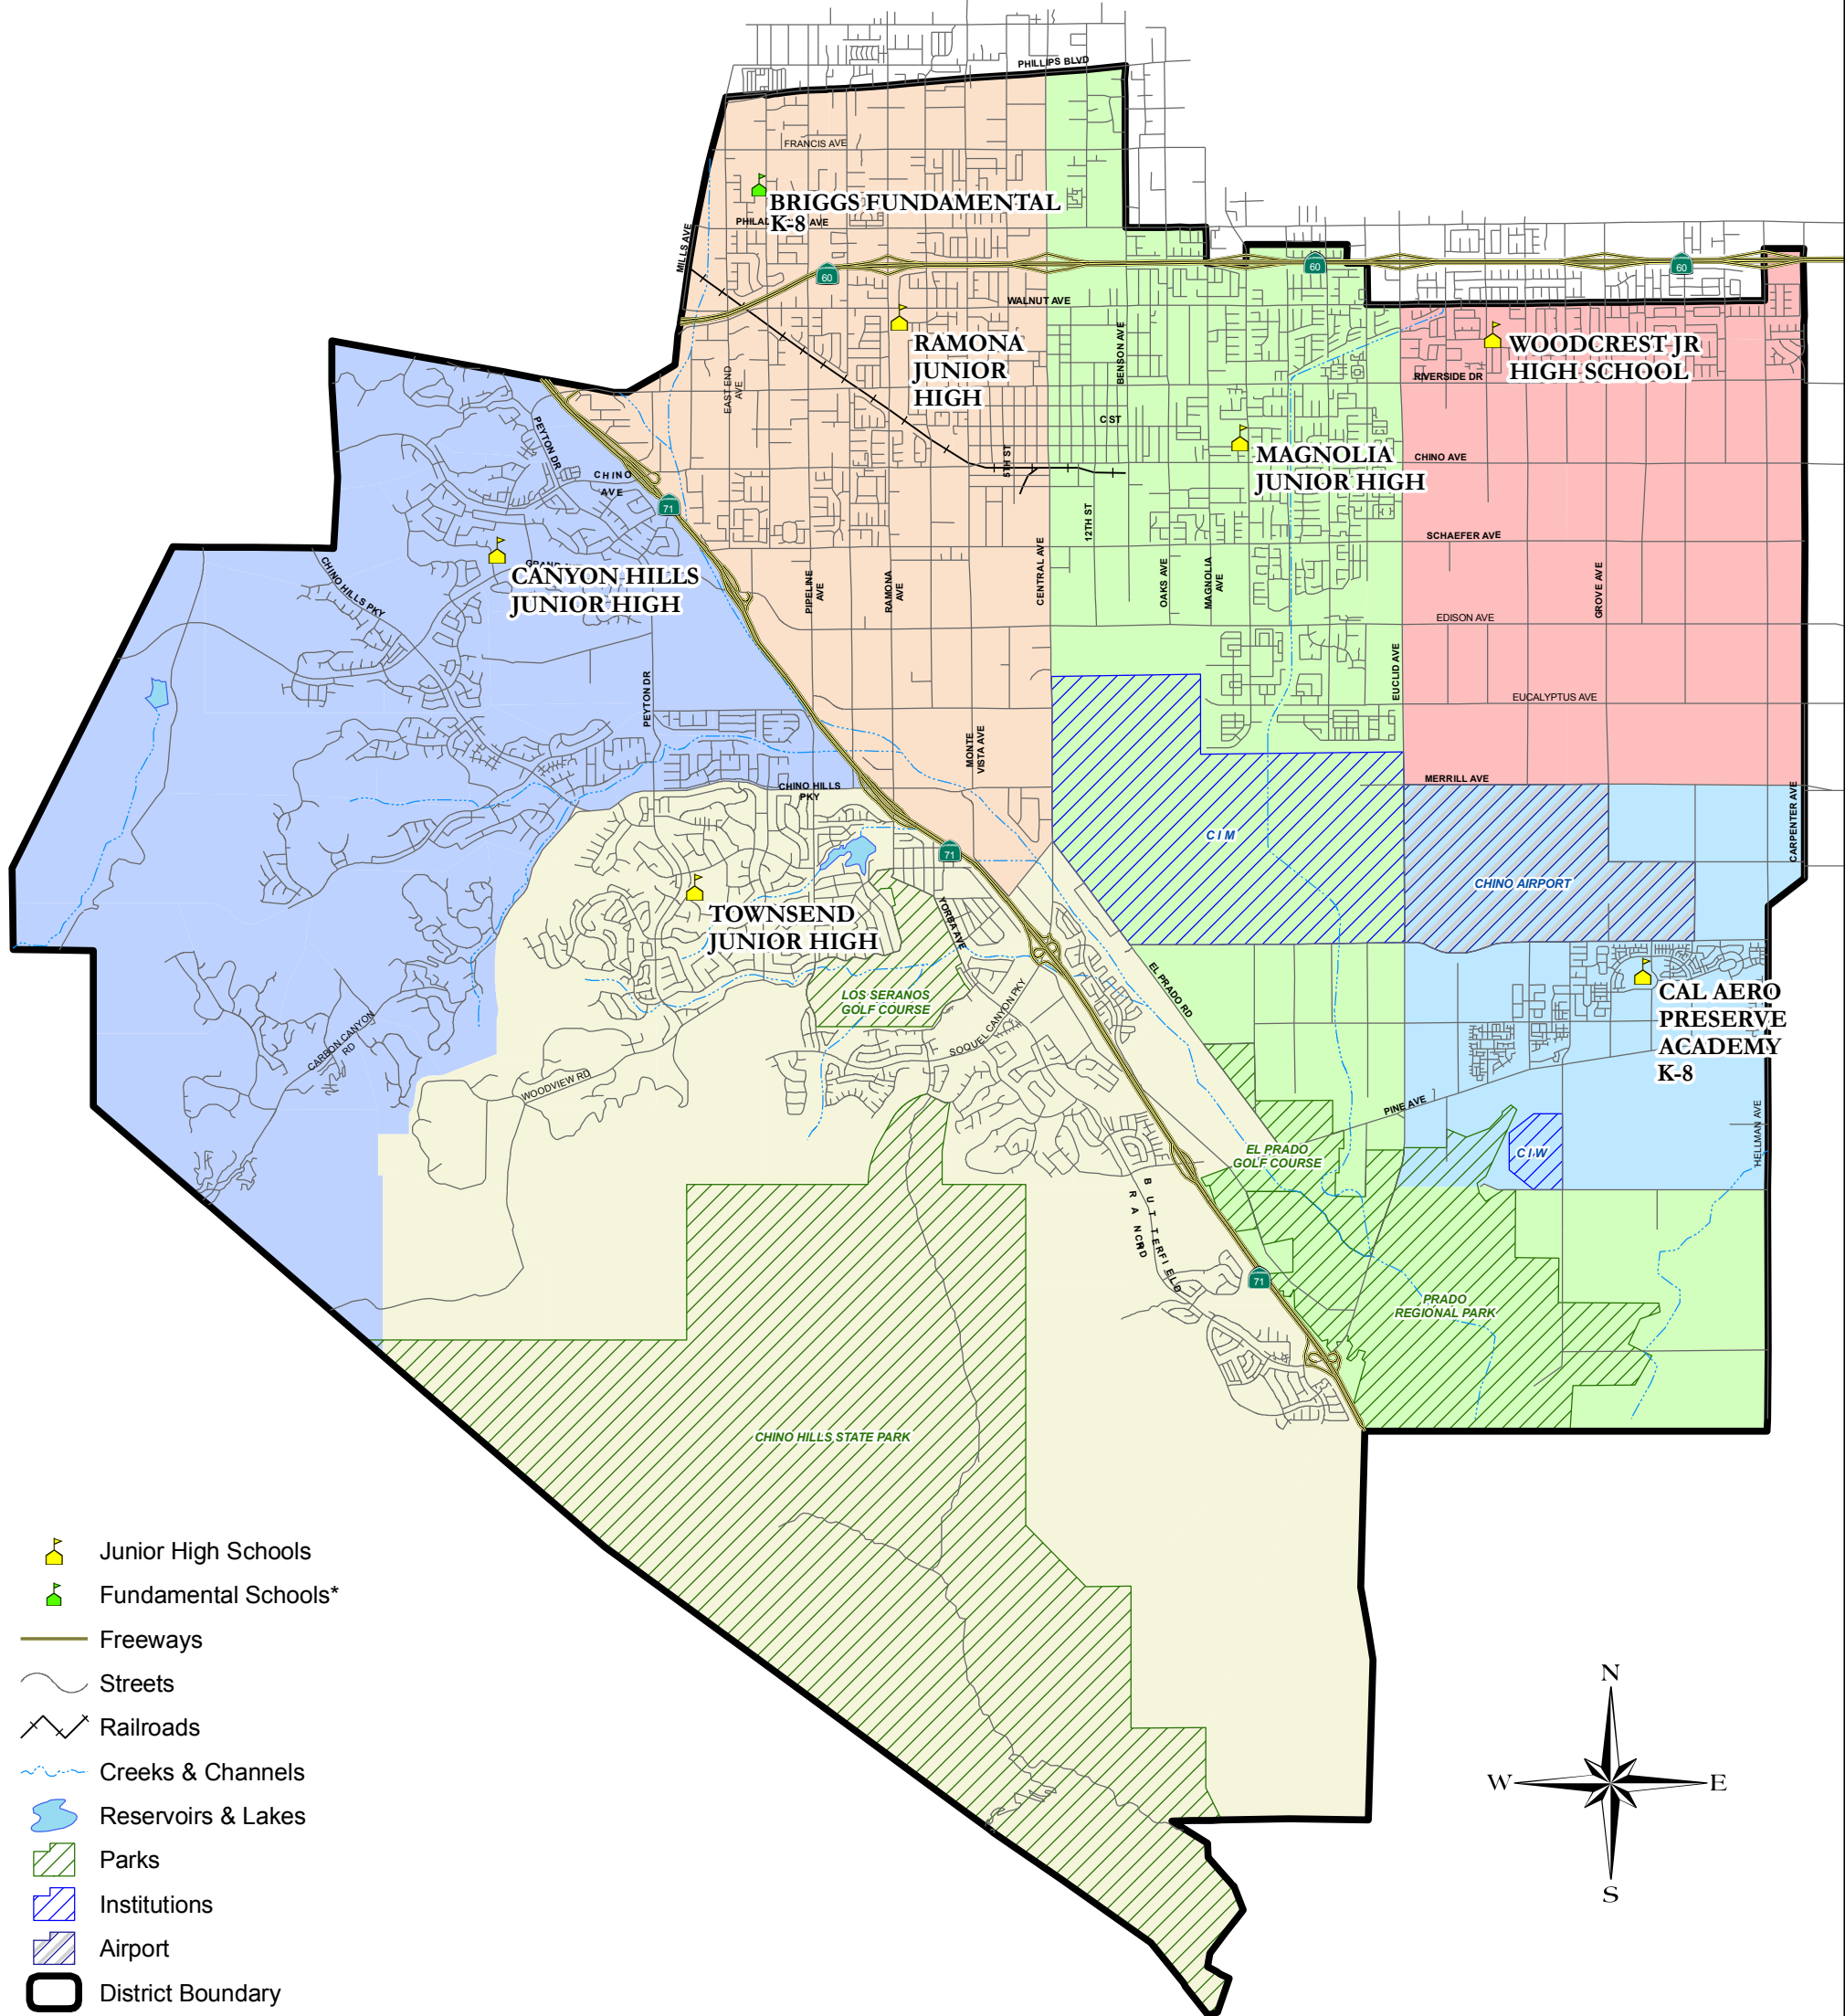

# CHINO VALLEY UNIFIED SCHOOL DISTRICT

## JUNIOR HIGH SCHOOL ATTENDANCE AREAS

**Effective 2010-2011**

\* Fundamental & Alternative Schools do not have assigned attendance boundaries

### Junior High School Attendance Areas

- CAL AERO PRESERVE ACADEMY
- CANYON HILLS JUNIOR HIGH
- MAGNOLIA JUNIOR HIGH
- RAMONA JUNIOR HIGH
- TOWNSEND JUNIOR HIGH
- WOODCREST JUNIOR HIGH